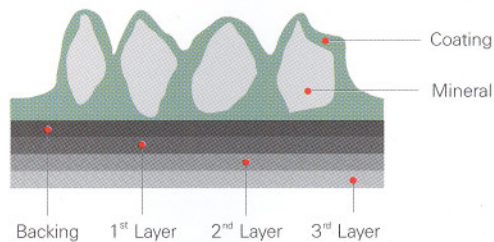

Wood

Metal

Revolution in Fibre Discs

No Warping Problem

- Never distorted by any weather conditions, especially humidity
- Remains consistently flat
- Easily locks on tool

Sundisc

Fibre Discs

Strong Multi Layer Structure

- Special multi-layer structure provides better cutting performance and longer life than regular Fibre Discs

More Strength

- Multi-layer structure provides greater strength under tough conditions
- Carbon fibre reinforcement provides flexibility and strength found in high end fishing rods